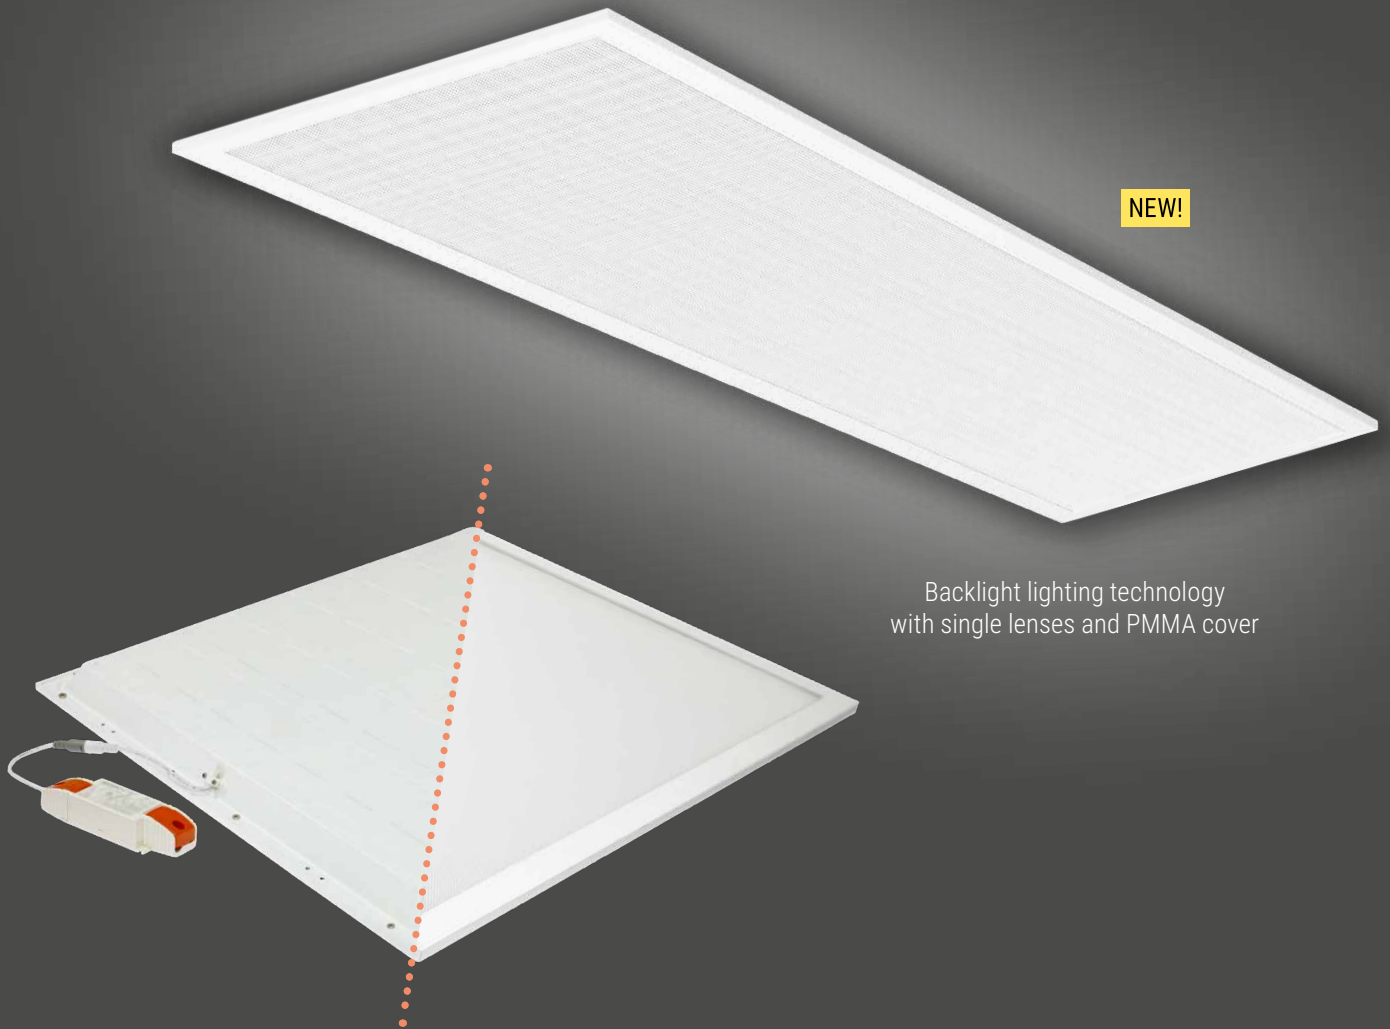

lowea

Recessed luminaire

Choose your size
and light intensity.

REGIOLUX

Areas of Application

- + offices
- + conference and meeting rooms
- + group and class rooms
- + treatment rooms
- + corridors

lowea Highlights

DV-BOX ET

**Quick and easy tool-less
through wiring** thanks to
the DV-Box ET accessory.

lowea

Recessed luminaire

Type	lowea- LOEMP/600 LOEMP/625	lowea- LOEO/625	lowea- LOEMP/300 LOEMP/312
			 NEW!
Lighting technology	Micro-prismatic diffuser	Opal diffuser	Micro-prismatic diffuser
LVK			
Test marks	 UGR ≤ 19	 UGR ≤ 22	 UGR ≤ 19
Protection class	IP 20/40	IP 20/40	IP 20/40
Mounting	recessed mounting, ceiling installation, individual mounting, individual surface mounting	recessed mounting, ceiling installation, individual mounting, individual surface mounting	recessed mounting, ceiling installation, individual mounting, individual surface mounting
Installation depth	 Et 145,  Et 145	 Et 145,  Et 145	 Et 145,  Et 145
Ceiling cut-out [LxW/D]	623 x 623 648 x 648	648 x 648	1223 x 323
Module size	600 x 600 625 x 625	625 x 625	1195 x 295 1250 x 312
LxWxH/DxH	595 x 595 x 33 620 x 620 x 33	620 x 620 x 33	  1195 x 295 x 33  1250 x 310 x 33
Luminaire luminous flux [lm]	4300–5000	4600–5100	3900–4800
Light colour	830 840 827–865	830 840 827–865	840
Luminaire luminous efficacy [lm/W]	116–135	120–135	119–125
LED service life	50000h L80/B10	50000h L80/B10	50000h L80/B10
Ballast	DALI DALI DT8 ETM	DALI DALI DT8 ETM	DALI ETM
Housing colour	traffic white RAL 9016	traffic white RAL 9016	traffic white RAL 9016
Features	emergency lighting, HCL	HCL	

Facts at a glance

Mounting:

- Lay-in luminaire
- With accessories, surface-mounted or recessed

Housing:

- Aluminium, white powder coated sheet steel housing
- Suitable for ceilings with visible T-rails; cut-out ceilings