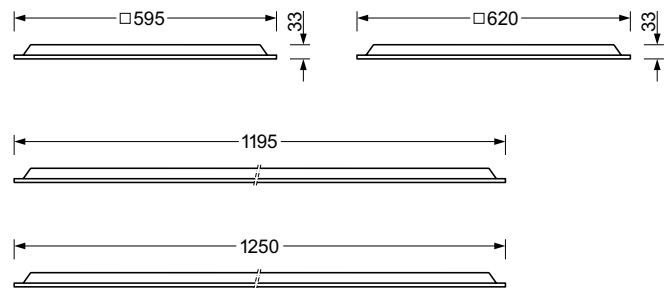

lowea Surface & recessed mounting frame

Surface mounting frame:

Optimally equipped for even more possibilities

Dimensions	LxWxH	ML x MB $\pm$	Et¹⁾	Et
LOE./600 IP..	595 x 595 x 33	600 x 600	115	145
LOE./625 IP..	620 x 620 x 33	625 x 625	115	145
LOEMP/300-1200 IP..	1195 x 295 x 33	1200 x 300	145	145
LOEMP/312-1250 IP..	1250 x 310 x 35	1250 x 312	145	-

¹⁾ e = minimum ceiling distance (but only if ceiling construction and luminaires are mounted at the same time): 115 mm

Recessed mounting frame:

Visually perfect for cut-out ceilings