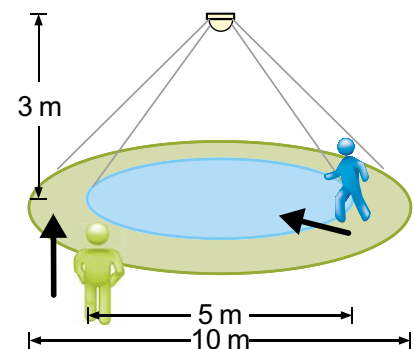

Expandable with optional accessories according to your requirements for comfort or functionality.

With the free Koolmesh App all functions can be defined.

LC-RX flex BT5 Sensor HCL FM

Sensor mount

Sensor with mounting kit