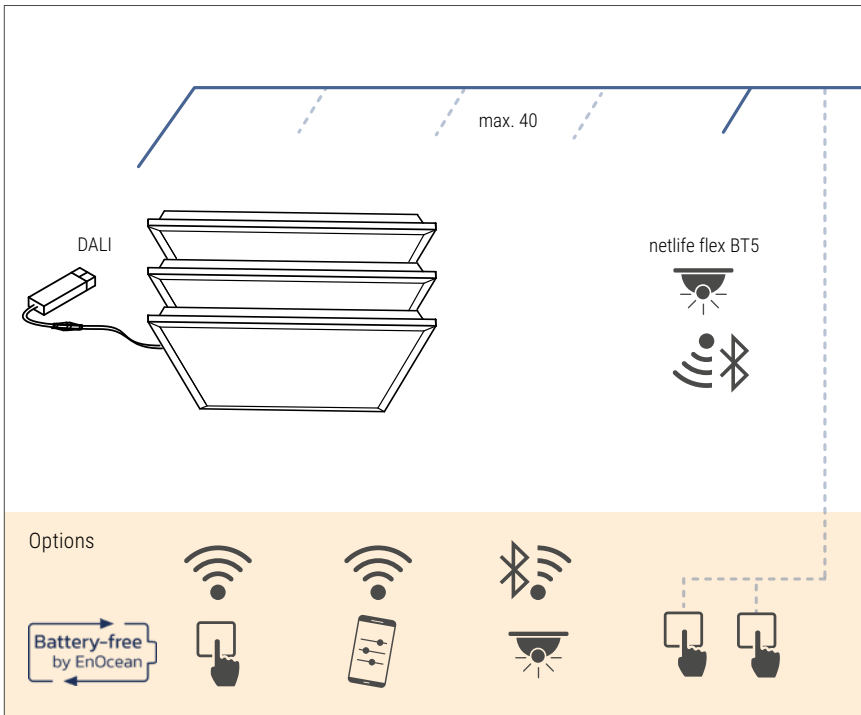

¹⁾ Luminaires with tunable white technology suitable for Human Centric Lighting (HCL): 

²⁾ Luminaires suitable for IoT (Internet of Things): 

³⁾ Luminaires with emergency light unit single battery 3h: 

Accessories	Colour	Details	Art. no.	kg
LO-ER 600	vw RAL 9016	lowea mounting frame for cut-out ceilings size 600	6014 0003 100	0,54
LO-ER 625	vw RAL 9016	lowea mounting frame for cut-out ceilings size 625	6011 0003 100	0,57
LO-ER 300x1200	vw RAL 9016	lowea mounting frame for cut-out ceilings size 300	6017 0003 100	0,60
LO-AR 625	vw RAL 9016	lowea surface-mounting frame for size 625 ETM/ DALI	6011 0005 100	2,85
LO-AR 300x1200	vw RAL 9016	lowea surface-mounting frame 300 for LOEMP/300-1200	6017 0005 100	3,36
DV-BOX ET/ETM	sw	DV-BOX ET/ ETM for lowea, panella, loda, scota und relo	7991 0001 100	0,04

lowea Surface & recessed mounting frame

Surface mounting frame:

Optimally equipped for even more possibilities

LO-AR 625, IP20

LO-AR 300, IP20

Dimensions	LxWxH	ML x MB \pm	Et ¹⁾	Et
LOE./600 IP..	595 x 595 x 33	600 x 600	115	145
LOE./625 IP..	620 x 620 x 33	625 x 625	115	145
LOEMP/300-1200 IP..	1195 x 295 x 33	1200 x 300	145	145
LOEMP/312-1250 IP..	1250 x 310 x 35	1250 x 312	145	-

¹⁾ e = minimum ceiling distance (but only if ceiling construction and luminaires are mounted at the same time): 115 mm

Recessed mounting frame:

Visually perfect for cut-out ceilings

LO-ER 600/625, IP20/IP40

LO-AR 300+1200, IP20/IP40

lowea *netlife* light control

This is how the *lowea* becomes a stand-alone office solution with efficient lighting control:

- Connect and play: control networked with netlife light control
- Sensor with new powerful Bluetooth 5.0
- Daylight control
- Motion detection
- Tunable White or HCL
- 1 DALI line for up to 40 luminaires