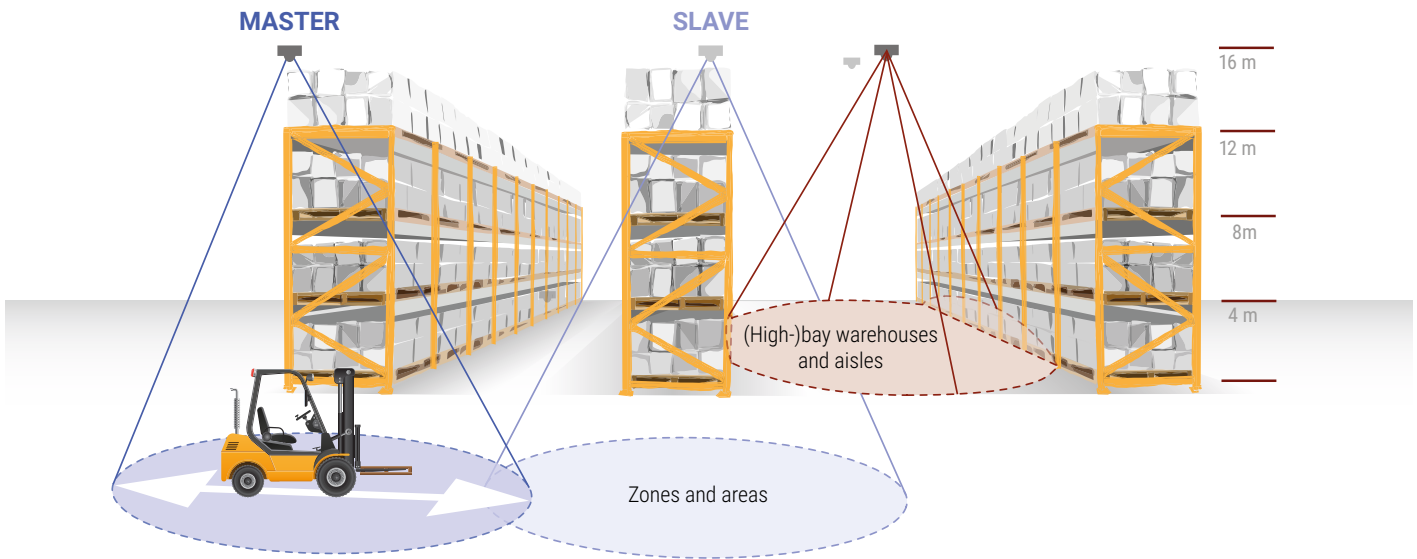

Field of Application

		Protection rating IP20/IP54					
		Detection range					
Controllers	Installation height	Master	Slave	Master	Slave	driver max. load	
	DALI	5-16 m	easy07	easy20		40	
	DALI	2-10 m			easy15	easy19	40
	DALI	4-14 m	easy21	easy22	easy23	easy24	30
	Switched	4-14 m	easy49		easy48		400W
	DALI	5-16 m	flex39	flex37		32	
	DALI2	5-16 m	pro08/09				
		2-10 m		pro13			
		2-5 m		pro14			
KNX	5-16 m	pro47					