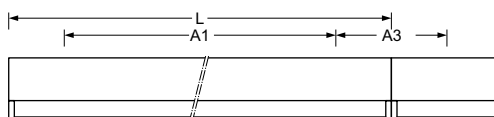

ilia harmony in shape and light

Elegantly side cut and convincing; homogeneously illuminated diffuser

Universal by lengths, LED-equipment and versatile mounting options

Various detailed solutions for easy installation

Simple through-wiring in cable ducts possible

ilia-LED: outstanding efficiency and service life

9999 3471 216 1A 500.01/16 MA/NC Subject to modifications

www.regiolum.de

<http://www.regiolum.de/en/service/printed-publication/>

Regiolum GmbH
Hellinger Straße 3
97486 Königsberg
T +49 9525 89 0

Products

Dimensions

Type	Lamps	P_{sys} [W]	Colour	Ballast	LxBxH/DxH	A1	A3	KE	Item number	kg	
Diffuser, opal direct diffuse distribution											
ilia-ILG/0600	Incl. LED 1900lm 830	19	vw	ET	580x56x66	425	155	83/0	1617 1014 100	99,00	0,95
	Incl. LED 2000lm 840	19	vw	ET	580x56x66	425	155	83/0	1617 1024 100	99,00	0,95
ilia-ILG/1200	Incl. LED 3600lm 830	35	vw	ET	1140x56x66	700	440	0/0	1617 2014 100	143,00	1,64
	Incl. LED 3800lm 840	35	vw	ET	1140x56x66	700	440	0/0	1617 2024 100	143,00	1,64
ilia-ILG/1500	Incl. LED 4600lm 830	48	vw	ET	1420x56x66	1000	420	0/0	1617 5014 100	169,00	2,06
	Incl. LED 4800lm 840	48	vw	ET	1420x56x66	1000	420	0/0	1617 5024 100	169,00	2,06

Please refer to the current data for LED luminaires under www.regiolum.de

*For information about the manufacturer's guarantee for LED luminaires, see <http://www.regiolum.de/fileadmin/REGIOLUX/Service/Garantie/Warranty_LED_en.pdf>