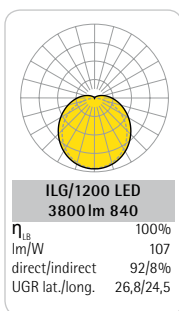

ilia harmony in shape and light

Elegantly side cut and convincing; homogeneously illuminated diffuser

Universal by lengths, LED-equipment and versatile mounting options

Various detailed solutions for easy installation

Simple through-wiring in cable ducts possible

ilia-LED: outstanding efficiency and service life

9999 3471 216 1A 500.01/16 MA/NC Subject to modifications

www.regiolum.de

<http://www.regiolum.de/en/service/printed-publication/>

Regiolum GmbH
Hellinger Straße 3
97486 Königsberg
T +49 9525 89 0

Products

Dimensions

Type	Lamps	P_{sys} [W]	Colour	Ballast	LxBxH/DxH	A1	A3	KE	Item number	kg	
Diffuser, opal direct diffuse distribution											
ilia-ILG/0600	Incl. LED 1900lm 830	19	vw	ET	580x56x66	425	155	83/0	1617 1014 100	99,00	0,95
	Incl. LED 2000lm 840	19	vw	ET	580x56x66	425	155	83/0	1617 1024 100	99,00	0,95
ilia-ILG/1200	Incl. LED 3600lm 830	35	vw	ET	1140x56x66	700	440	0/0	1617 2014 100	143,00	1,64
	Incl. LED 3800lm 840	35	vw	ET	1140x56x66	700	440	0/0	1617 2024 100	143,00	1,64
ilia-ILG/1500	Incl. LED 4600lm 830	48	vw	ET	1420x56x66	1000	420	0/0	1617 5014 100	169,00	2,06
	Incl. LED 4800lm 840	48	vw	ET	1420x56x66	1000	420	0/0	1617 5024 100	169,00	2,06

Please refer to the current data for LED luminaires under www.regiolum.de

*For information about the manufacturer's guarantee for LED luminaires, see <http://www.regiolum.de/fileadmin/REGIOLUX/Service/Garantie/Warranty_LED_en.pdf>