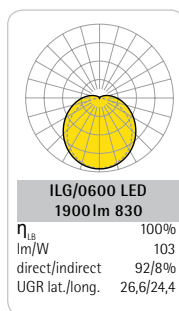

ilia harmony in shape and light

Elegantly side cut and convincing; homogeneously illuminated diffuser

Universal by lengths, LED-equipment and versatile mounting options

Various detailed solutions for easy installation

Simple through-wiring in cable ducts possible

ilia-LED: outstanding efficiency and service life

9999 3471 216 1A 500.01/16 MA/NC Subject to modifications

www.regiolum.de

<http://www.regiolum.de/en/service/printed-publication/>

Regiolum GmbH
Hellinger Straße 3
97486 Königsberg
T +49 9525 89 0

Products

Dimensions

Type	Lamps	P_{sys} [W]	Colour	Ballast	LxBxH/DxH	A1	A3	KE	Item number	kg	
Diffuser, opal direct diffuse distribution											
ilia-ILG/0600	Incl. LED 1900lm 830	19	vw	ET	580x56x66	425	155	83/0	1617 1014 100	99,00	0,95
	Incl. LED 2000lm 840	19	vw	ET	580x56x66	425	155	83/0	1617 1024 100	99,00	0,95
ilia-ILG/1200	Incl. LED 3600lm 830	35	vw	ET	1140x56x66	700	440	0/0	1617 2014 100	143,00	1,64
	Incl. LED 3800lm 840	35	vw	ET	1140x56x66	700	440	0/0	1617 2024 100	143,00	1,64
ilia-ILG/1500	Incl. LED 4600lm 830	48	vw	ET	1420x56x66	1000	420	0/0	1617 5014 100	169,00	2,06
	Incl. LED 4800lm 840	48	vw	ET	1420x56x66	1000	420	0/0	1617 5024 100	169,00	2,06

Please refer to the current data for LED luminaires under www.regiolum.de

*For information about the manufacturer's guarantee for LED luminaires, see <http://www.regiolum.de/fileadmin/REGIOLUX/Service/Garantie/Warranty_LED_en.pdf>