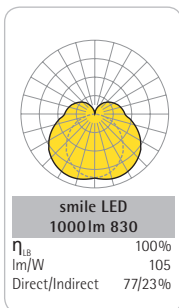

smile-LED Mirror luminaire in a classic design

- Homogeneous light with 1,000 or 2,000 lm
- PC opal diffuser
- Housing of anodised extruded aluminium sheath
- Horizontal and vertical installation for walls
- Ceiling installation in IP40

Straight, timeless design - accentuated with high-quality materials

9999 3485 215 1A 1000 11/15 MA/NC Änderungen vorbehalten

www.regiolux.de

www.regiolux.de/neuheiten/smile-LED

Regiolux GmbH
Hellinger Straße 3
97486 Königberg
T +49 9525 89 0

Products

Dimensions

Type	Lamps	P_{sys} [W]	Colour	Ballast	LxWxH	Item number	kg
Opal diffuser with direct/indirect distributionw							
smile-SLG/0600	Inkl. LED 1000lm 830	9	aen	ET	600x47x82	1616 1634 125	0,90
	Inkl. LED 1000lm 840	9	aen	ET	600x47x82	1616 1644 125	0,90
smile-SLG/1200	Inkl. LED 2000lm 830	18	aen	ET	1160x47x82	1616 1234 125	1,70
	Inkl. LED 2000lm 840	18	aen	ET	1160x47x82	1616 1244 125	1,70