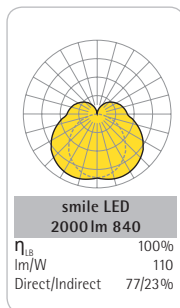

smile-LED Mirror luminaire in a classic design

- Homogeneous light with 1,000 or 2,000 lm
- PC opal diffuser
- Housing of anodised extruded aluminium sheath
- Horizontal and vertical installation for walls
- Ceiling installation in IP40

Straight, timeless design - accentuated with high-quality materials

9999 3485 215 1A 1000 11/15 MA/NC Änderungen vorbehalten

www.regiolux.de

www.regiolux.de/neuheiten/smile-LED

Regiolux GmbH
Hellinger Straße 3
97486 Königberg
T +49 9525 89 0

Products

Dimensions

Type	Lamps	P_{sys} [W]	Colour	Ballast	LxWxH	Item number	kg
Opal diffuser with direct/indirect distributionw							
smile-SLG/0600	Inkl. LED 1000lm 830	9	aen	ET	600x47x82	1616 1634 125	0,90
	Inkl. LED 1000lm 840	9	aen	ET	600x47x82	1616 1644 125	0,90
smile-SLG/1200	Inkl. LED 2000lm 830	18	aen	ET	1160x47x82	1616 1234 125	1,70
	Inkl. LED 2000lm 840	18	aen	ET	1160x47x82	1616 1244 125	1,70