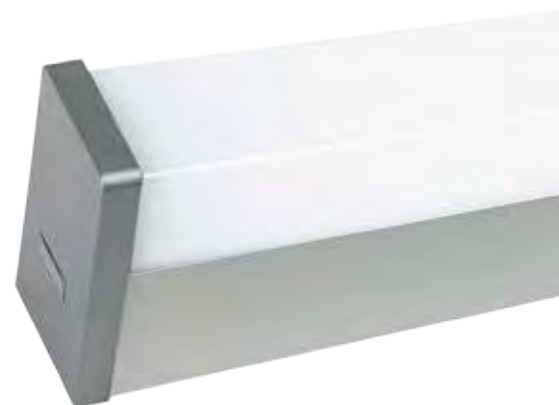

smile LED

This smile is infectious.

**REGIOLUX**  
Made in Germany

# smile-LED Mirror luminaire in a classic design

- Homogeneous light with 1,000 or 2,000 lm
- PC opal diffuser
- Housing of anodised extruded aluminium sheath
- Horizontal and vertical installation for walls
- Ceiling installation in IP40

Straight, timeless design - accentuated with high-quality materials

Homogeneous light effect provides for a pleasant atmosphere

Easy installation and covered cable guide

9999 3485 215 1A 1000 11/15 MA/NC Änderungen vorbehalten

## Dimensions

Type	Lamps	$P_{sys}$ [W]	Colour	Ballast	LxWxH	Item number	kg
Opal diffuser with direct/indirect distributionw							
smile-SLG/0600	Inkl. LED 1000lm 830	9	aen	ET	600x47x82	1616 1634 125	0,90
	Inkl. LED 1000lm 840	9	aen	ET	600x47x82	1616 1644 125	0,90
smile-SLG/1200	Inkl. LED 2000lm 830	18	aen	ET	1160x47x82	1616 1234 125	1,70
	Inkl. LED 2000lm 840	18	aen	ET	1160x47x82	1616 1244 125	1,70