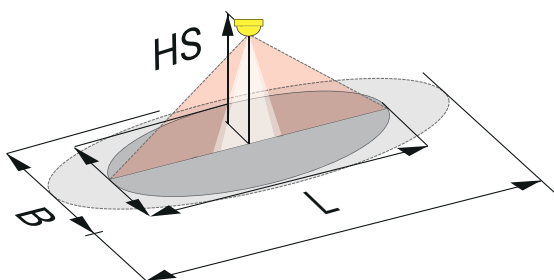

Planning parameters for complete sensor set

WOH-LC07-DALI IP54

Item number 3729 0008 100

Oval detection range, can be rotated through 90°

Installation height up to 16m

Daylight and movement detection (can be switched off)

Up to 50 DALI elements, orientation light

Incl. 2.3 m connecting cable and mounting bracket

WOH-LC12-ET IP54

Item number 3729 0007 100

Oval detection range, can be rotated through 90°

Installation height up to 16m

Time setting 15s-30min

Motion-dependent switch up to 2300W, 1150VA

Motion-dependent dimming with corridor function devices

Incl. 2.3 m connecting cable and mounting bracket

HS	L	B
5,00 m	26,00 m	18,00 m
6,00 m	26,00 m	18,00 m
7,00 m	28,00 m	19,00 m
8,00 m	28,00 m	19,00 m
9,00 m - 16,00 m	30,00 m	19,00 m