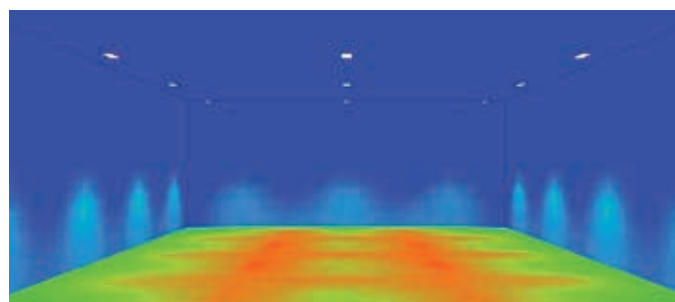

Average illuminance:
Utilization plane 344 lx
UGR=29

Average illuminance:
Utilization plane 350 lx
UGR=19

Planning

Luminaire	cooky-COHA HIE 1/400 IP40	worker-WOHTB/1000 LED 21900 840 IP54
Quantity of luminaires	12	12
Performance per luminaire (W)	480	147
Performance per facility (kW)	5,76	1,77
Average illuminance (lux)	344	350
Performance per area (W/sqm)	9,60	2,94
Efficiency indicator (W/sqm/100lux)	2,79	0,84
Efficiency gains	ca. 69 %	

+ ≤ 20%
further savings through control and regulation technology