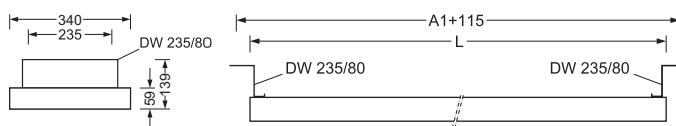

Surface mounting