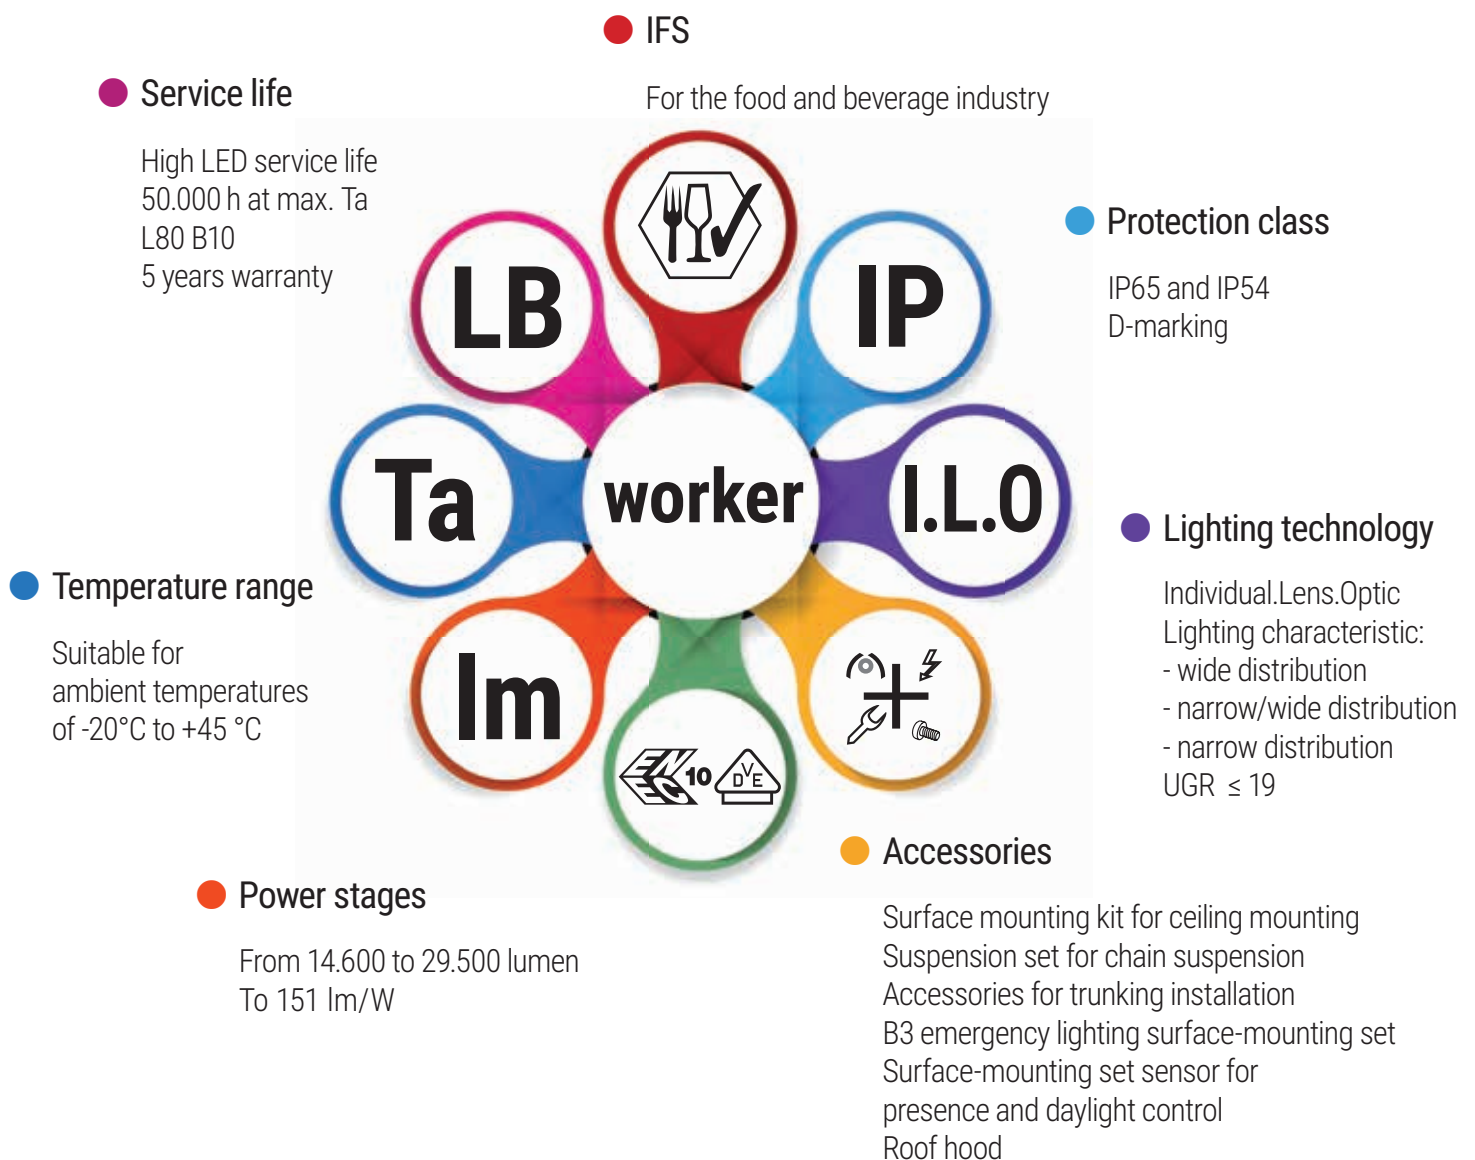

worker quality criteria