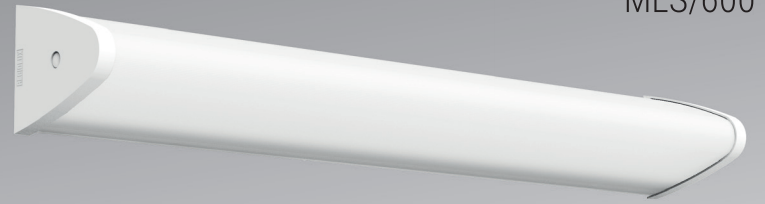

MLS

mirror luminaire

Increasing the
beam with
new lighting
technology

Triitty - stock.adobe.com

Made in Germany

REGIOLUX

MLS IP54 mirror luminaire

Increasing the beam with new lighting technology

- Flicker-free: <5% (bis 400 Hz)
- Efficient: 138 lm/W
- For objects with increased hygienic demands
- LED assembly replaceable
- Harmonized with the tile and mirror dimensions

MLS/600

MLS/1200

138 lm/W 3000 cd/m² L80 B10 50.000h -10°C to +35°C Ta 3000K 4000K IK06 IP54

Easy to clean and robust: housing and prismatic

Mounting:

- Surface*, wall mounting
- Horizontal and vertical
- Mounted in/on furniture

Housing:

- Housing made of anodised extruded aluminium profile, white end faces made of polycarbonate

Lighting technology MLS:

- Diffuser satined with internal longitudinal prismatic, PC plastic
- Lighting characteristic direct/indirect distribution, 80/20%
- Suitable for VDU workstations, 65° < 3000 cd/m²