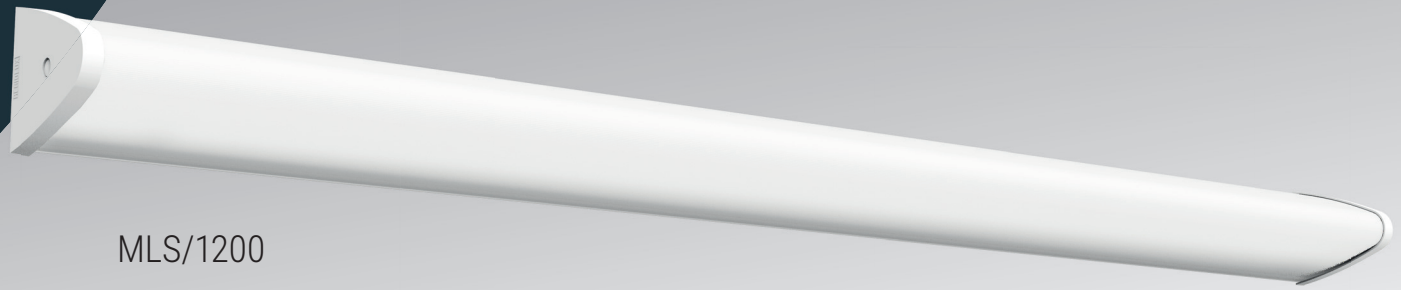

MLS

mirror luminaire

Increasing the
beam with
new lighting
technology

Triitty - stock.adobe.com

Made in Germany

REGIOLUX

MLS IP54 mirror luminaire

Increasing the beam with new lighting technology

- Flicker-free: <5% (bis 400 Hz)
- Efficient: 138 lm/W
- For objects with increased hygienic demands
- LED assembly replaceable
- Harmonized with the tile and mirror dimensions

MLS/600

MLS/1200

138 lm/W 3000 cd/m² L80 B10 50.000h -10°C to +35°C Ta 3000K 4000K IK06 IP54

Easy to clean and robust: housing and prismatic

Mounting:

- Surface*, wall mounting
- Horizontal and vertical
- Mounted in/on furniture

Housing:

- Housing made of anodised extruded aluminium profile, white end faces made of polycarbonate

Lighting technology MLS:

- Diffuser satined with internal longitudinal prismatic, PC plastic
- Lighting characteristic direct/indirect distribution, 80/20%
- Suitable for VDU workstations, 65° < 3000 cd/m²