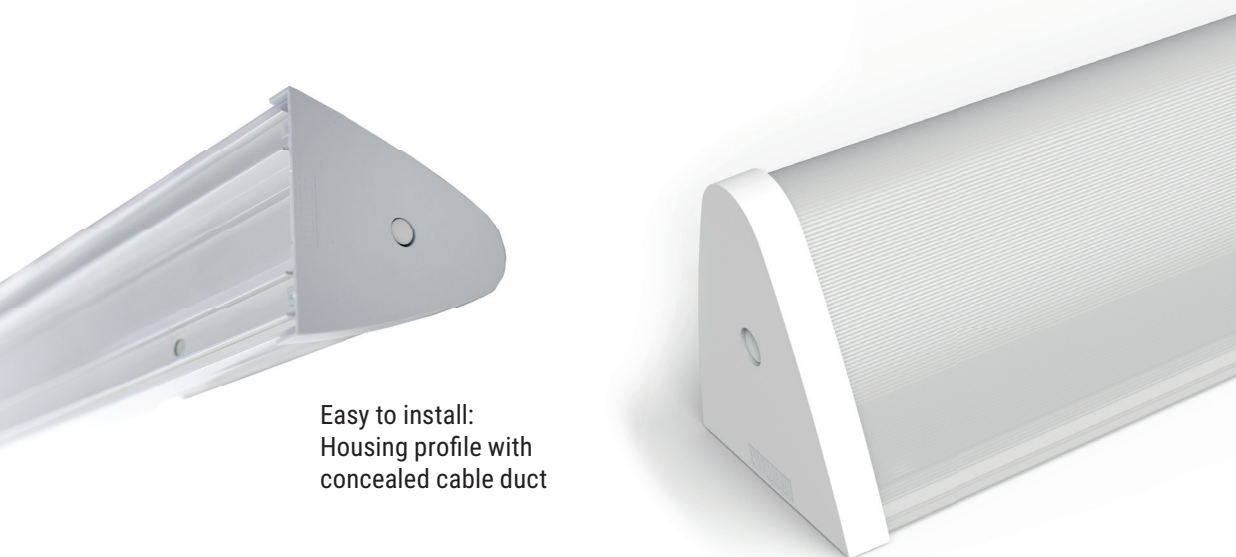

Lighting solution for:

Next rooms, hospital, care facilities, patient rooms, changing rooms, corridors, staircase, waiting areas, sanitary rooms

Easy to install:
Housing profile with concealed cable duct

Easy to clean and robust: housing and prismatic

Mounting:

- Surface*, wall mounting
- Horizontal and vertical
- Mounted in/on furniture

Housing:

- Housing made of anodised extruded aluminium profile, white end faces made of polycarbonate

Lighting technology MLS:

- Diffuser satined with internal longitudinal prismatic, PC plastic
- Lighting characteristic direct/indirect distribution, 80/20%
- Suitable for VDU workstations, 65° < 3000 cd/m²