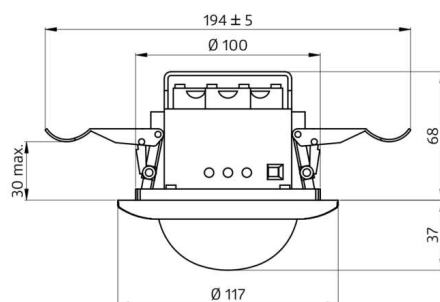

Technical Data

Voltage:	230 V AC ±10% 50 Hz
Dimensions:	FC= Ø 117 x 100 mm SM= Ø 124 x 85 mm
Power consumption:	approx. 2 W
Detection area:	horizontal 360° (Ceiling mounting)
Range:	max. Ø 24 m across max. Ø 8 m towards max. Ø 6.4 m seated
Monitored area (tangential movement):	450 m ² / 2.5 m mounting height
Mounting height min./max./recommended:	2 m / 10 m / 2.5 m
Degree / class of protection:	FC= IP20 / Class II SM= IP20 / Class II
Ambient temperature:	-25 °C to +50 °C
Housing:	polycarbonate, UV-resistant
DALI Control	
DALI output:	100 mA (null), 120 mA (max.)
supported control gear:	DT5. DT6. DT7. DT8-Tc (HCL only possible with DT8-Tc, 2700 - 6500 K)
supported control devices:	B.E.G. BMS (motion detection)
Follow-up time:	1 min - 150 min
Orientation light:	5 - 100 % / OFF / 1 min - 255 min / ∞
Brightness set value:	10 - 2500 Lux
Relay (dry NO)	
Switching power:	2300 W, cos φ = 1

1150 VA, $\cos \varphi = 0.5$
300 W LED
max. inrush current I_p (20 ms) = 165 A, I_p (200 μ s) = 800 A

Type of contact: 1x μ -contact, NO contact

Follow-up time: 5 s - 120 min (HVAC)

Description

Description	Colour	Part number	EAN number
PD4-M-HCL2-FC	white, similar to RAL9010	93484	4007529934843
PD4-M-HCL2-SM	white, similar to RAL9010	93485	4007529934850

Dimensions 93485

Dimensions 93484

Wiring diagram

Range diagram

- 1: Walking across
- 2: Walking towards
- 3: Seated activity