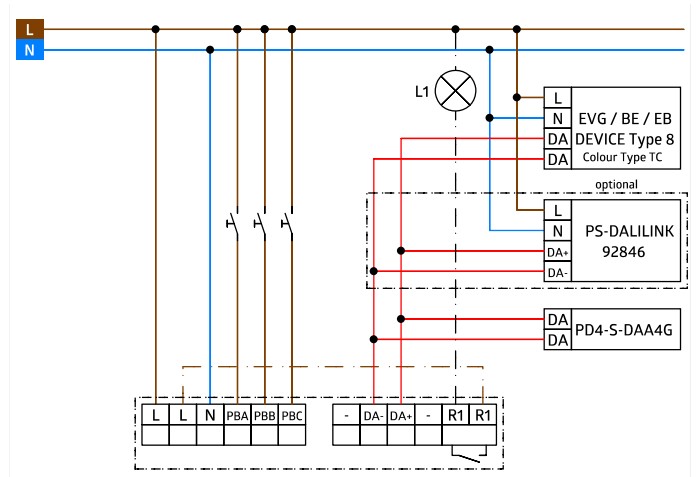

Technical Data

Voltage:	230 V AC ±10% 50 Hz
Dimensions:	FC= Ø 117 x 100 mm SM= Ø 124 x 85 mm
Power consumption:	approx. 2 W
Detection area:	horizontal 360° (Ceiling mounting)
Range:	max. Ø 24 m across max. Ø 8 m towards max. Ø 6.4 m seated
Monitored area (tangential movement):	450 m ² / 2.5 m mounting height
Mounting height min./max./recommended:	2 m / 10 m / 2.5 m
Degree / class of protection:	FC= IP20 / Class II SM= IP20 / Class II
Ambient temperature:	-25 °C to +50 °C
Housing:	polycarbonate, UV-resistant
DALI Control	
DALI output:	100 mA (null), 120 mA (max.)
supported control gear:	DT5. DT6. DT7. DT8-Tc (HCL only possible with DT8-Tc, 2700 - 6500 K)
supported control devices:	B.E.G. BMS (motion detection)
Follow-up time:	1 min - 150 min
Orientation light:	5 - 100 % / OFF / 1 min - 255 min / ∞
Brightness set value:	10 - 2500 Lux
Relay (dry NO)	
Switching power:	2300 W, cos φ = 1

1150 VA, $\cos \varphi = 0.5$
300 W LED
max. inrush current I_p (20 ms) = 165 A, I_p (200 μ s) = 800 A

Type of contact: 1x μ -contact, NO contact

Follow-up time: 5 s - 120 min (HVAC)

Description

Description	Colour	Part number	EAN number
PD4-M-HCL2-FC	white, similar to RAL9010	93484	4007529934843
PD4-M-HCL2-SM	white, similar to RAL9010	93485	4007529934850

Accessory

Description	Colour	Part number	EAN number
BLE-IR-Adapter	black	93067	4007529930678
PS-DALI-LINK-DE	white	92846	4007529928460
DLS-DALI	white mat, similar to RAL9010	93177	4007529931774
Wire basket BSK (\varnothing 200 x 90 mm)	white	92199	4007529921997

Dimensions 93485

Dimensions 93484

Wiring diagram

Range diagram

- 1: Walking across
- 2: Walking towards
- 3: Seated activity