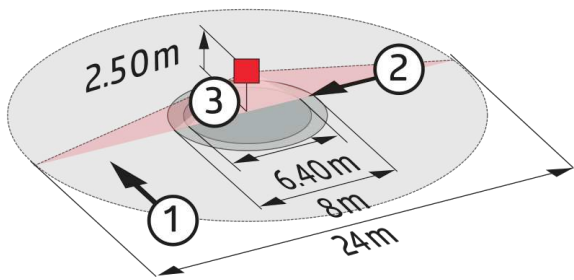

Technical Data

Voltage:	230 V AC ±10% 50 Hz
Dimensions:	FC= Ø 117 x 100 mm SM= Ø 124 x 85 mm
Power consumption:	approx. 2 W
Detection area:	horizontal 360° (Ceiling mounting)
Range:	max. Ø 24 m across max. Ø 8 m towards max. Ø 6.4 m seated
Monitored area (tangential movement):	450 m ² / 2.5 m mounting height
Mounting height min./max./recommended:	2 m / 10 m / 2.5 m
Degree / class of protection:	FC= IP20 / Class II SM= IP20 / Class II
Ambient temperature:	-25 °C to +50 °C
Housing:	polycarbonate, UV-resistant
DALI Control	
DALI output:	100 mA (null), 120 mA (max.)
supported control gear:	DT5. DT6. DT7. DT8-Tc (HCL only possible with DT8-Tc, 2700 - 6500 K)
supported control devices:	B.E.G. BMS (motion detection)
Follow-up time:	1 min - 150 min
Orientation light:	5 - 100 % / OFF / 1 min - 255 min / ∞
Brightness set value:	10 - 2500 Lux
Relay (dry NO)	
Switching power:	2300 W, cos φ = 1

1150 VA, $\cos \varphi = 0.5$
300 W LED
max. inrush current I_p (20 ms) = 165 A, I_p (200 μ s) = 800 A

Type of contact: 1x μ -contact, NO contact

Follow-up time: 5 s - 120 min (HVAC)

Description

Description	Colour	Part number	EAN number
PD4-M-HCL2-FC	white, similar to RAL9010	93484	4007529934843
PD4-M-HCL2-SM	white, similar to RAL9010	93485	4007529934850

Dimensions 93485

Dimensions 93484

Wiring diagram

Range diagram

- 1: Walking across
- 2: Walking towards
- 3: Seated activity