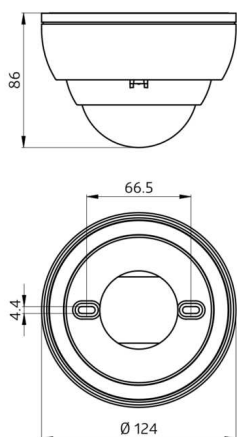

Technical Data

Voltage:	230 V AC ±10% 50 Hz
Dimensions:	FC= Ø 117 x 100 mm SM= Ø 124 x 85 mm
Power consumption:	approx. 2 W
Detection area:	horizontal 360° (Ceiling mounting)
Range:	max. Ø 24 m across max. Ø 8 m towards max. Ø 6.4 m seated
Monitored area (tangential movement):	450 m ² / 2.5 m mounting height
Mounting height min./max./recommended:	2 m / 10 m / 2.5 m
Degree / class of protection:	FC= IP20 / Class II SM= IP20 / Class II
Ambient temperature:	-25 °C to +50 °C
Housing:	polycarbonate, UV-resistant
DALI Control	
DALI output:	100 mA (null), 120 mA (max.)
supported control gear:	DT5. DT6. DT7. DT8-Tc (HCL only possible with DT8-Tc, 2700 - 6500 K)
supported control devices:	B.E.G. BMS (motion detection)
Follow-up time:	1 min - 150 min
Orientation light:	5 - 100 % / OFF / 1 min - 255 min / ∞
Brightness set value:	10 - 2500 Lux
Relay (dry NO)	
Switching power:	2300 W, cos φ = 1

1150 VA, $\cos \varphi = 0.5$
300 W LED
max. inrush current I_p (20 ms) = 165 A, I_p (200 μ s) = 800 A

Type of contact: 1x μ -contact, NO contact

Follow-up time: 5 s - 120 min (HVAC)

Description

Description	Colour	Part number	EAN number
PD4-M-HCL2-FC	white, similar to RAL9010	93484	4007529934843
PD4-M-HCL2-SM	white, similar to RAL9010	93485	4007529934850

Dimensions 93485

Dimensions 93484

Wiring diagram

Range diagram

- 1: Walking across
- 2: Walking towards
- 3: Seated activity