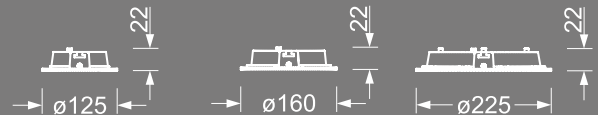

Type	Fittings	Colour	Ballast	D/DA/ET	Art- no.	lm/W	P_{sys} [W]	€ exkl. MwSt.	kg
tevi-TDES-0/125	LED 0900 830	ws	ET	125/110/52	3773 1114 140	90	10	62,00	0,32
	LED 0900 830	ws	DALI2	125/110/52	3773 1116 640	90	10	112,00	0,32
	LED 1000 840	ws	ET	125/110/52	3773 1104 140	97	10	62,00	0,32
	LED 1000 840	ws	DALI2	125/110/52	3773 1106 640	97	10	112,00	0,32
tevi-TDES-0/160	LED 1600 830	ws	ET	160/145/52	3773 2114 140	96	17	77,00	0,45
	LED 1600 830	ws	DALI2	160/145/52	3773 2116 640	96	17	127,00	0,45
	LED 1600 840	ws	ET	160/145/52	3773 2104 140	94	17	77,00	0,45
	LED 1600 840	ws	DALI2	160/145/52	3773 2106 640	94	17	127,00	0,45
tevi-TDES-0/225	LED 3000 830	ws	ET	225/210/52	3773 3114 140	113	27	92,00	0,75
	LED 3000 830	ws	DALI2	225/210/52	3773 3116 640	113	27	142,00	0,75
	LED 3000 840	ws	ET	225/210/52	3773 3104 140	111	27	92,00	0,75
	LED 3000 840	ws	DALI2	225/210/52	3773 3106 640	111	27	142,00	0,75

02/23 MA/digi. Änderungen vorbehalten

Image index

1 ABB Photo@shutterstock

Regiolux GmbH
Hellinger Straße 3
D 97486 Königsberg
T +49 9525 89 0
info@regiolux.de
www.regiolux.de

REGIOLUX

Regiolux @ Social Media